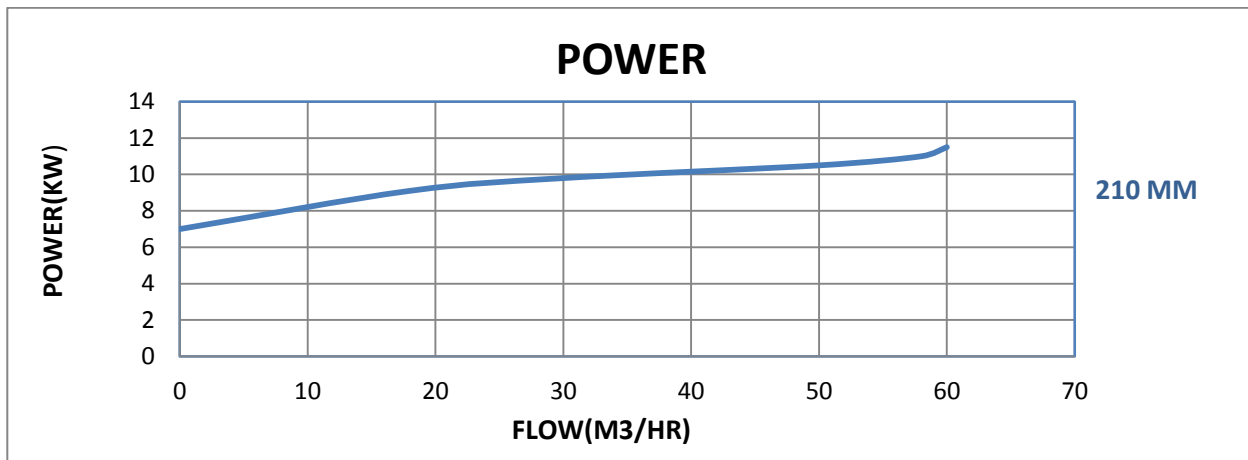

# AERON ENGINEERING

MODEL: NMP-55-210H

SUCXDIS: 50X50

RPM: 2900

POWER: 15HP

IMP DIA: 210MM

Address: 206, Shilpa Industrial Estate, Oshiwara Lane, Off S.V.Road,  
Jogeshwari (West), Mumbai: 400-102.

Email: [aeronpumps@gmail.com](mailto:aeronpumps@gmail.com) / [aeronengineering15@gmail.com](mailto:aeronengineering15@gmail.com)