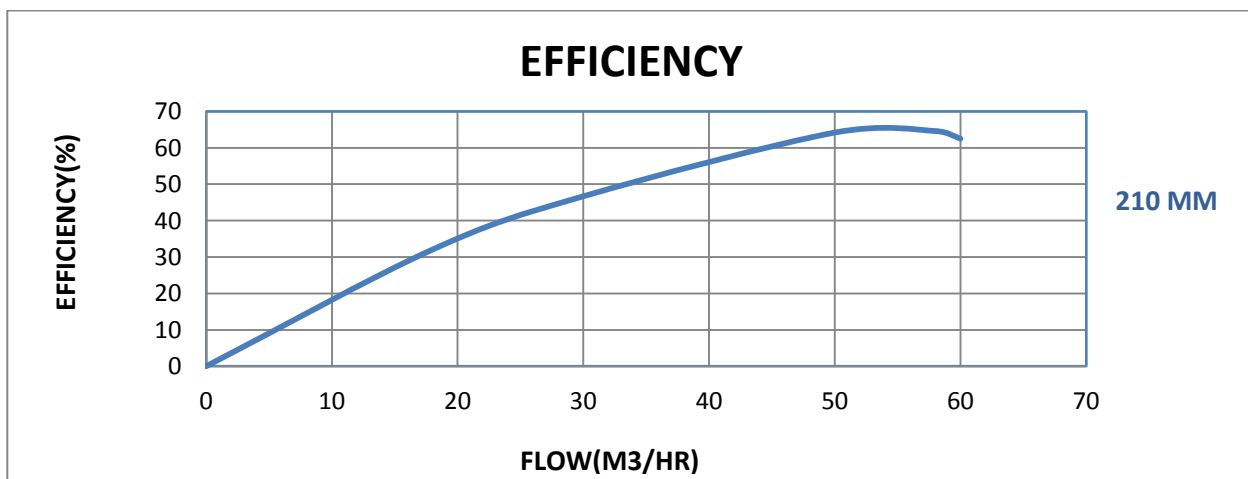

# AERON ENGINEERING

MODEL: NMP-55-210H

SUCXDIS: 50X50

RPM: 2900

POWER: 15HP

IMP DIA: 210MM

Address: 206, Shilpa Industrial Estate, Oshiwara Lane, Off S.V.Road,  
Jogeshwari (West), Mumbai: 400-102.

Email: [aeronpumps@gmail.com](mailto:aeronpumps@gmail.com) / [aeronengineering15@gmail.com](mailto:aeronengineering15@gmail.com)