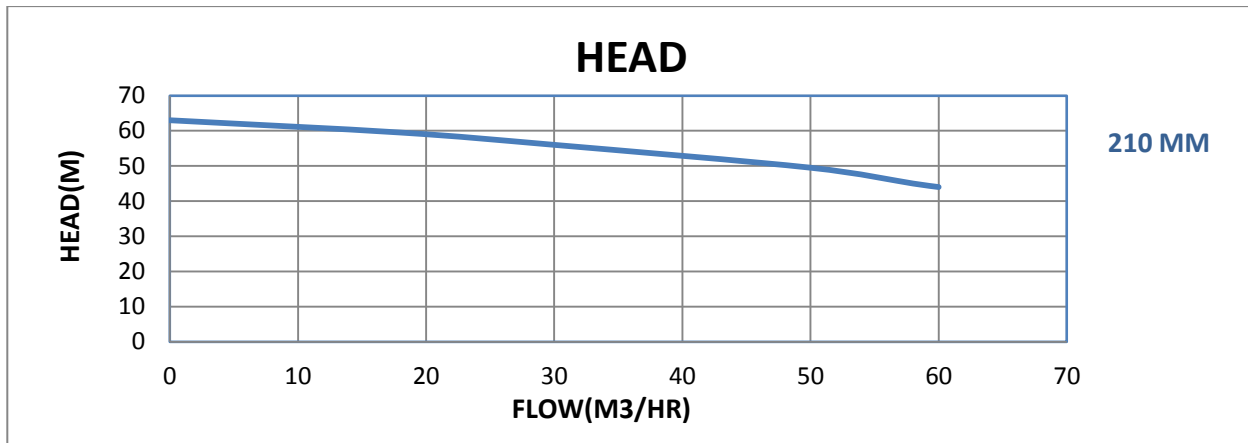

# AERON ENGINEERING

MODEL: NMP-55-210H

SUCXDIS: 50X50

RPM: 2900

POWER: 15HP

IMP DIA: 210MM

Address: 206, Shilpa Industrial Estate, Oshiwara Lane, Off S.V.Road,  
Jogeshwari (West), Mumbai: 400-102.

Email: [aeronpumps@gmail.com](mailto:aeronpumps@gmail.com) / [aeronengineering15@gmail.com](mailto:aeronengineering15@gmail.com)