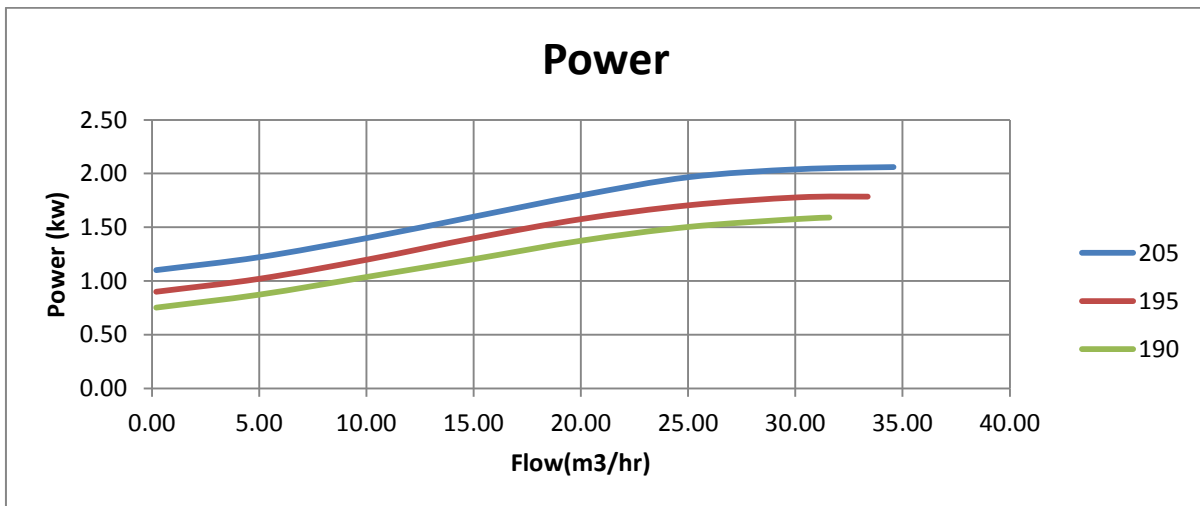

AERON ENGINEERING

MODEL: NMP-47-210L

SUCXDIS: 75X40

RPM: 1400

POWER: 3HP

IMP DIA: 210MM

Address: 206, Shilpa Industrial Estate, Oshiwara Lane, Off S.V.Road,
Jogeshwari (West), Mumbai: 400-102.

Email: aeronpumps@gmail.com / aeronengineering15@gmail.com