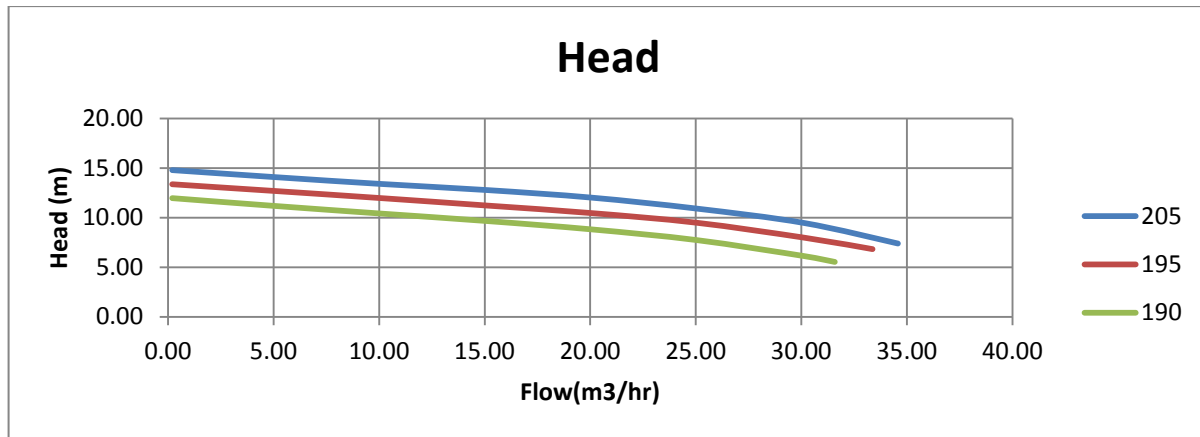

AERON ENGINEERING

MODEL: NMP-47-210L

SUCXDIS: 75X40

RPM: 1400

POWER: 3HP

IMP DIA: 210MM

Address: 206, Shilpa Industrial Estate, Oshiwara Lane, Off S.V.Road,
Jogeshwari (West), Mumbai: 400-102.

Email: aeronpumps@gmail.com / aeronengineering15@gmail.com