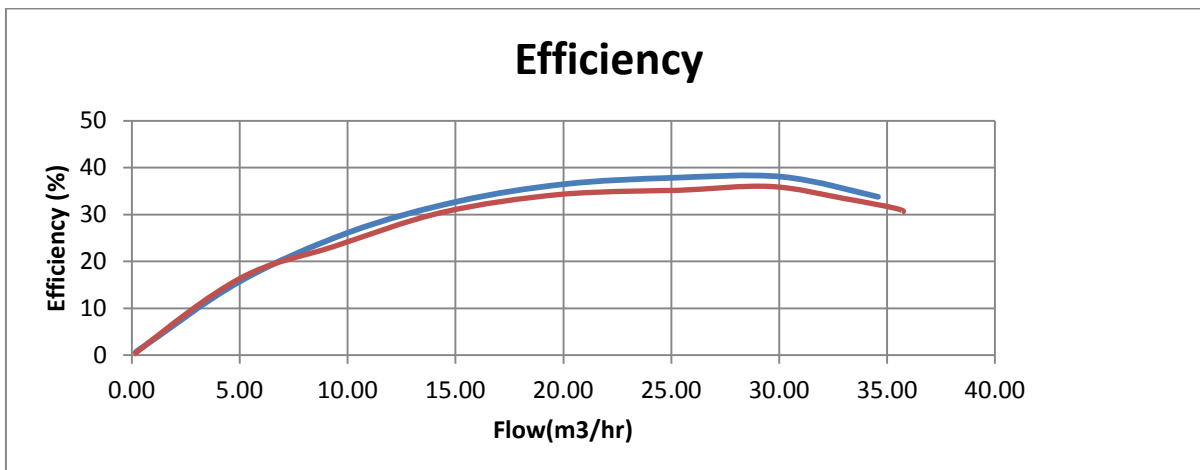

AERON ENGINEERING

MODEL: NMP-47-210L

SUCXDIS: 75X40

RPM: 1400

POWER: 3HP

IMP DIA: 210MM

Address: 206, Shilpa Industrial Estate, Oshiwara Lane, Off S.V.Road,
Jogeshwari (West), Mumbai: 400-102.

Email: aeronpumps@gmail.com / aeronengineering15@gmail.com