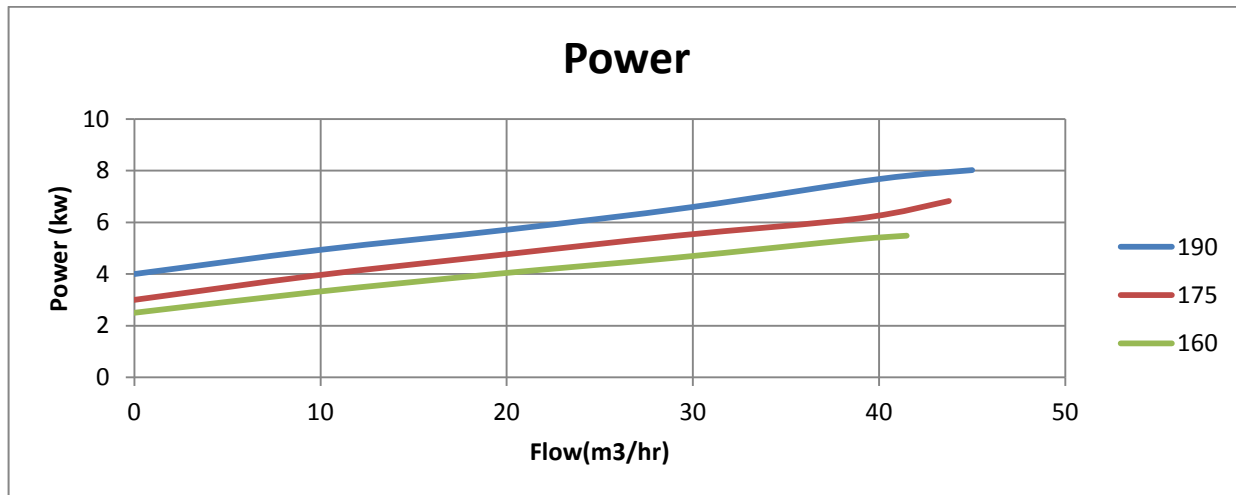

AERON ENGINEERING

MODEL: NMP-45-190H

SUCXDIS: 50X40

RPM: 2900

POWER: 12.5HP

IMP DIA: 190MM

Address: 206, Shilpa Industrial Estate, Oshiwara Lane, Off S.V.Road,
Jogeshwari (West), Mumbai: 400-102.

Email: aeronpumps@gmail.com / aeronengineering15@gmail.com