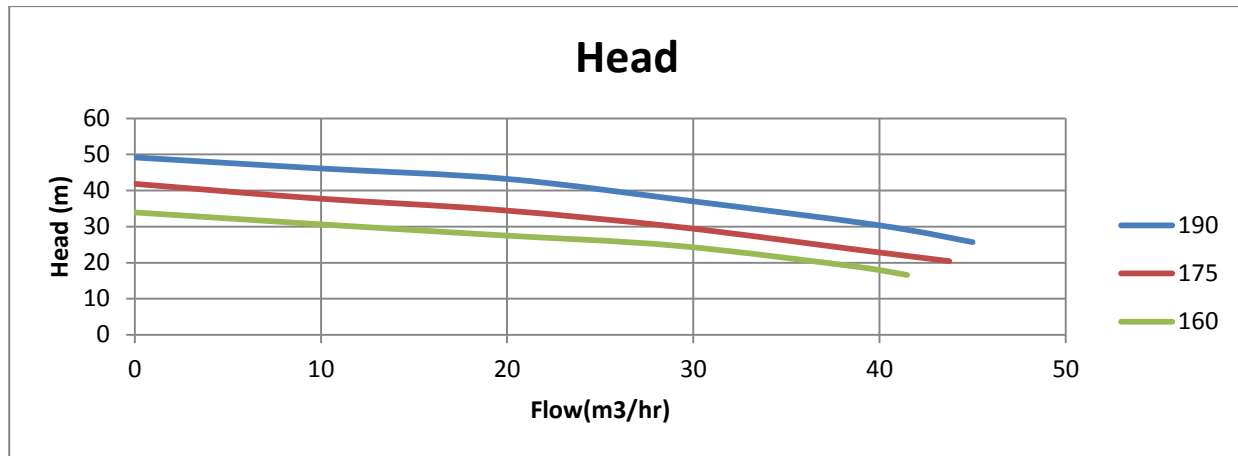

AERON ENGINEERING

MODEL: NMP-45-190H

SUCXDIS: 50X40

RPM: 2900

POWER: 12.5HP

IMP DIA: 190MM

Address: 206, Shilpa Industrial Estate, Oshiwara Lane, Off S.V.Road,
Jogeshwari (West), Mumbai: 400-102.

Email: aeronpumps@gmail.com / aeronengineering15@gmail.com