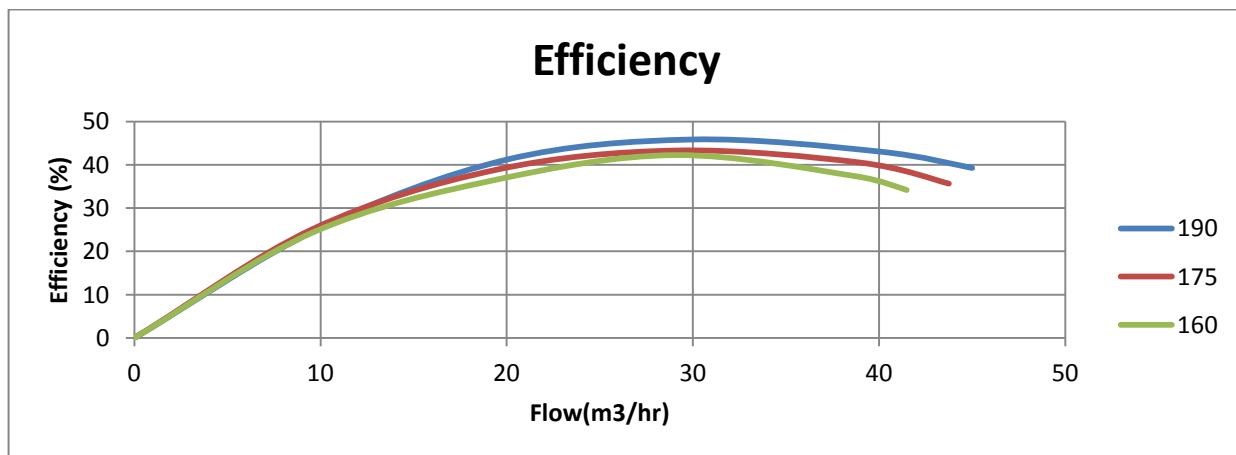

AERON ENGINEERING

MODEL: NMP-45-190H

SUCXDIS: 50X40

RPM: 2900

POWER: 12.5HP

IMP DIA: 190MM

Address: 206, Shilpa Industrial Estate, Oshiwara Lane, Off S.V.Road,
Jogeshwari (West), Mumbai: 400-102.

Email: aeronpumps@gmail.com / aeronengineering15@gmail.com