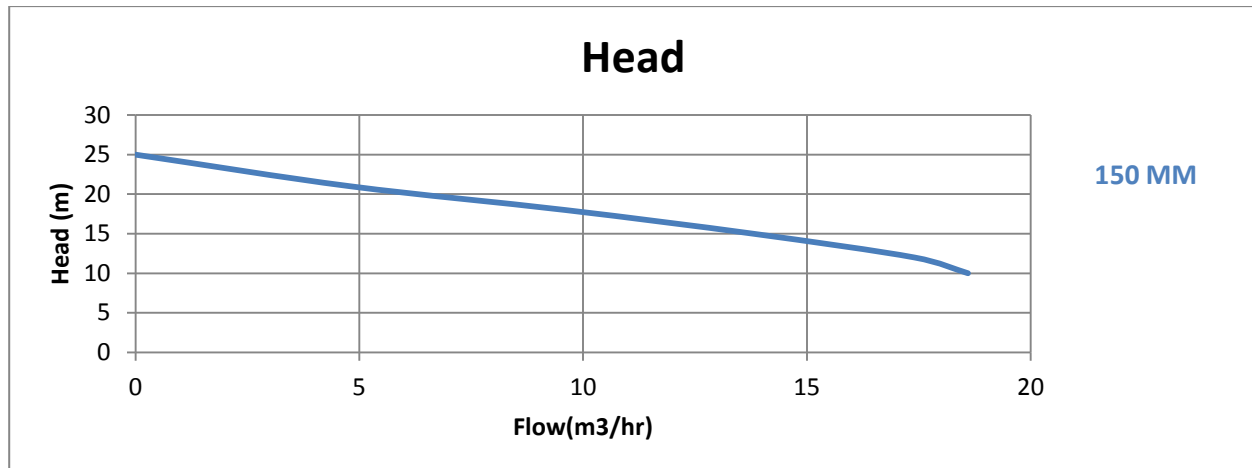

# AERON ENGINEERING

MODEL: NMP-44-150H

SUCXDIS: 40X40

RPM: 2900

POWER: 3HP

IMP DIA: 150MM

Address: 206, Shilpa Industrial Estate, Oshiwara Lane, Off S.V.Road,  
Jogeshwari (West), Mumbai: 400-102.

Email: [aeronpumps@gmail.com](mailto:aeronpumps@gmail.com) / [aeronengineering15@gmail.com](mailto:aeronengineering15@gmail.com)