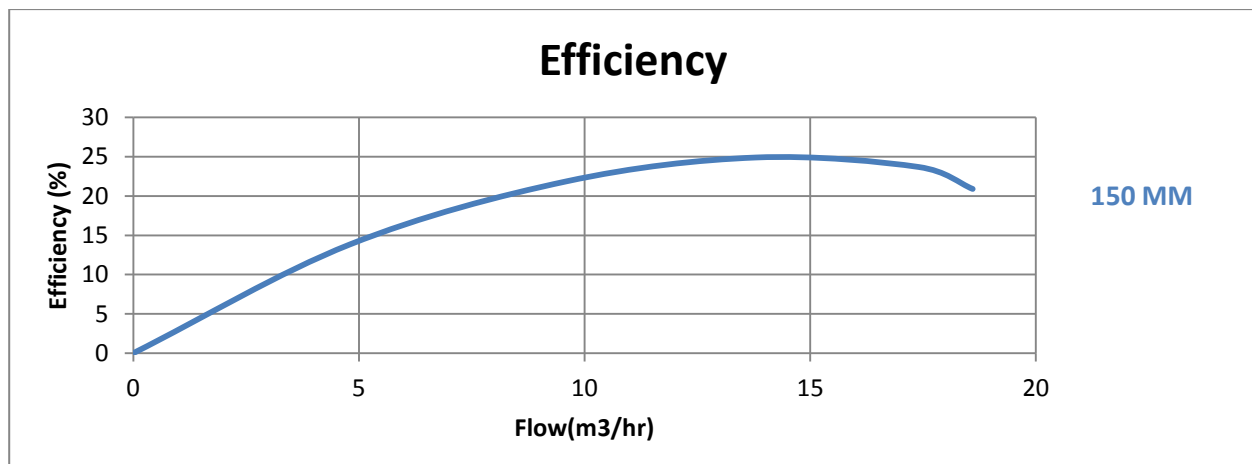

# AERON ENGINEERING

MODEL: NMP-44-150H

SUCXDIS: 40X40

RPM: 2900

POWER: 3HP

IMP DIA: 150MM

Address: 206, Shilpa Industrial Estate, Oshiwara Lane, Off S.V.Road,  
Jogeshwari (West), Mumbai: 400-102.

Email: [aeronpumps@gmail.com](mailto:aeronpumps@gmail.com) / [aeronengineering15@gmail.com](mailto:aeronengineering15@gmail.com)