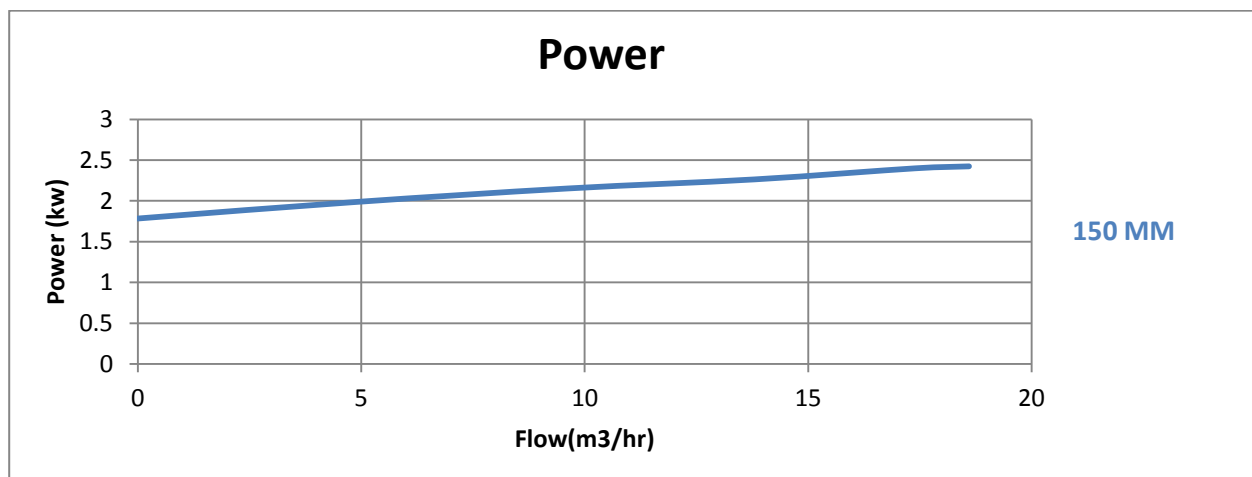

# AERON ENGINEERING

MODEL: NMP-44-150H

SUCXDIS: 40X40

RPM: 2900

POWER: 3HP

IMP DIA: 150MM

Address: 206, Shilpa Industrial Estate, Oshiwara Lane, Off S.V.Road,  
Jogeshwari (West), Mumbai: 400-102.

Email: [aeronpumps@gmail.com](mailto:aeronpumps@gmail.com) / [aeronengineering15@gmail.com](mailto:aeronengineering15@gmail.com)