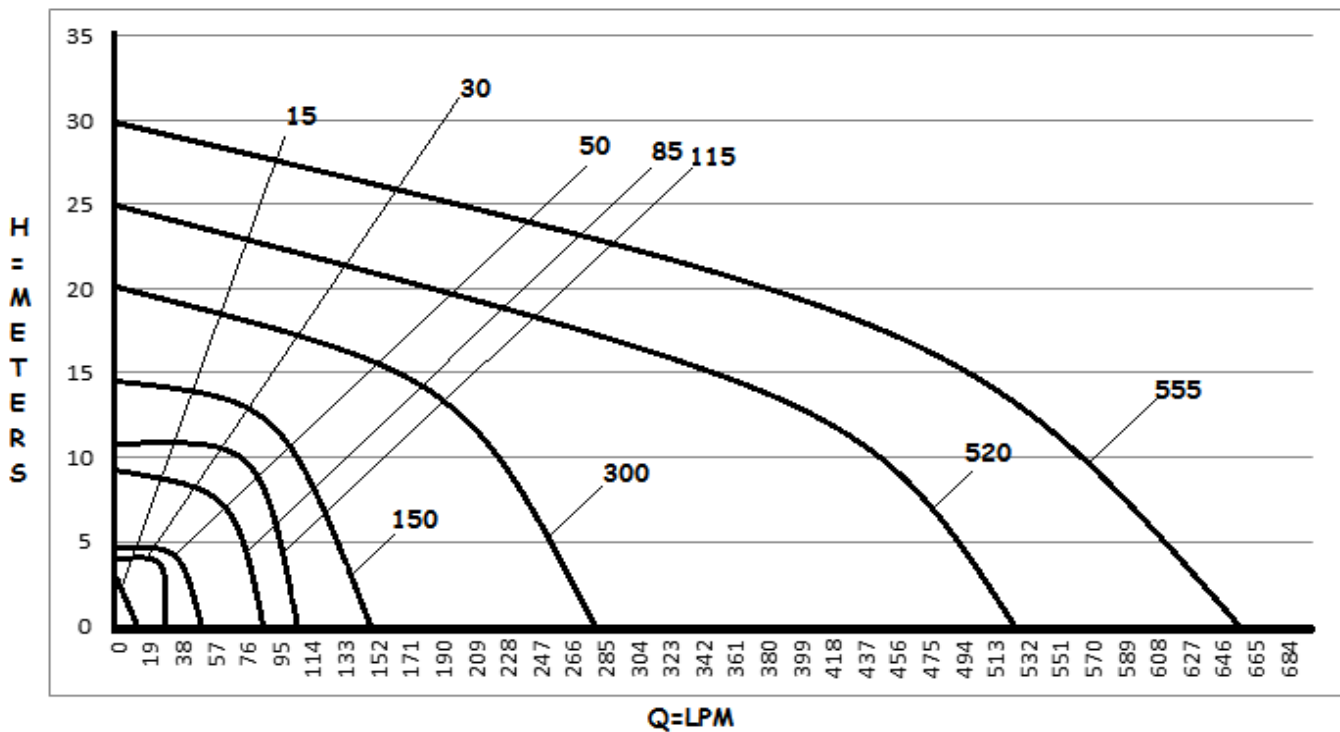

AERON ENGINEERING

PERFORMANCE GRAPH OF MD (MAGNETIC DRIVE) SERIES

Liquid with solid particle is not permissible

Address: 206, Shilpa Industrial Estate, Oshiwara Lane, Off S.V.Road,
Jogeshwari (West), Mumbai: 400-102.

Email: aeronpumps@gmail.com / aeronengineering15@gmail.com

Website: www.aeronengineering.com