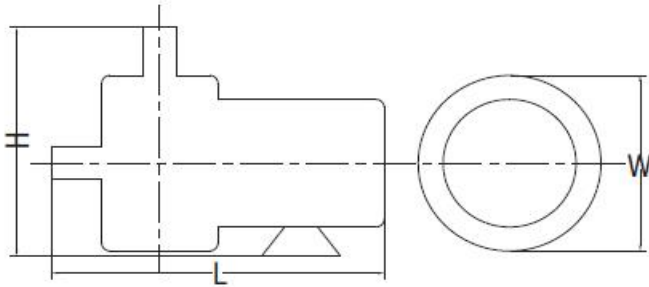

AERON ENGINEERING

PERFORMANCE GRAPH OF MD (MAGNETIC DRIVE) SERIES

Liquid with solid particle is not permissible

Address: 206, Shilpa Industrial Estate, Oshiwara Lane, Off S.V.Road,
Jogeshwari (West), Mumbai: 400-102.

Email: aeronpumps@gmail.com / aeronengineering15@gmail.com

Website: www.aeronengineering.com