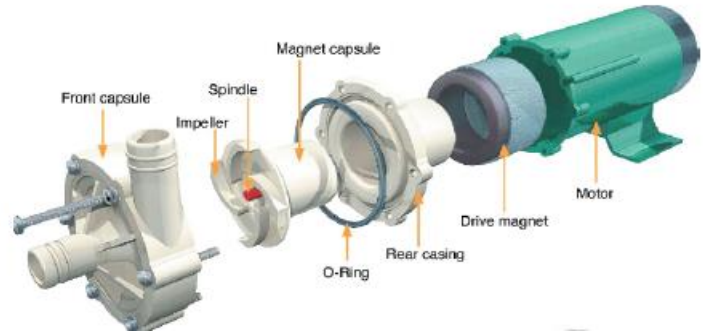

AERON ENGINEERING

PERFORMANCE GRAPH OF MD (MAGNETIC DRIVE) SERIES

Liquid with solid particle is not permissible

Address: 206, Shilpa Industrial Estate, Oshiwara Lane, Off S.V.Road,
Jogeshwari (West), Mumbai: 400-102.

Email: aeronpumps@gmail.com / aeronengineering15@gmail.com

Website: www.aeronengineering.com