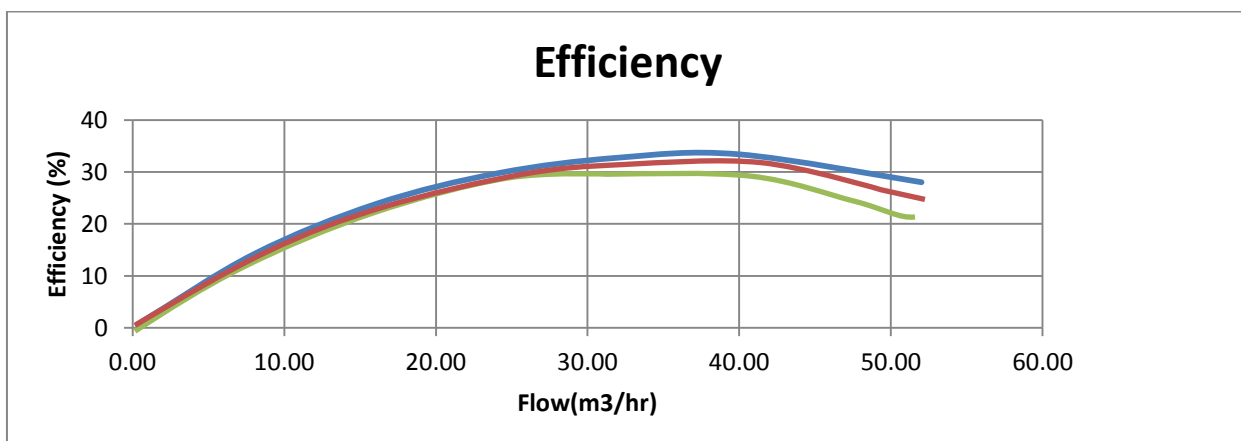

AERON ENGINEERING

MODEL: NMP-57-210L

SUCXDIS: 75X40

RPM: 1400

POWER: 5HP

IMP DIA: 210MM

Address: 206, Shilpa Industrial Estate, Oshiwara Lane, Off S.V.Road,
Jogeshwari (West), Mumbai: 400-102.

Email: aeronpumps@gmail.com / aeronengineering15@gmail.com