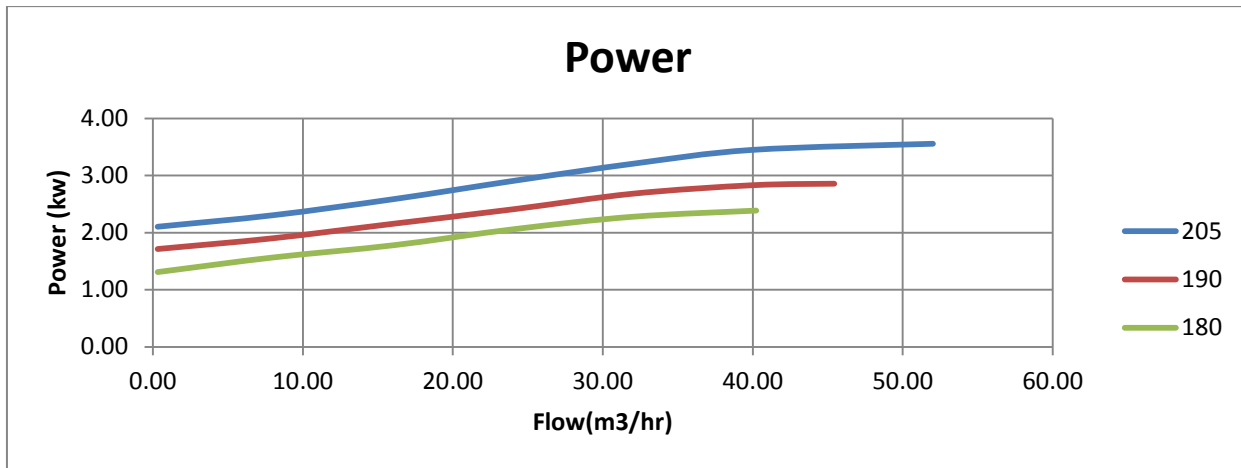

AERON ENGINEERING

MODEL: NMP-57-210L

SUCXDIS: 75X40

RPM: 1400

POWER: 5HP

IMP DIA: 210MM

Address: 206, Shilpa Industrial Estate, Oshiwara Lane, Off S.V.Road,
Jogeshwari (West), Mumbai: 400-102.

Email: aeronpumps@gmail.com / aeronengineering15@gmail.com