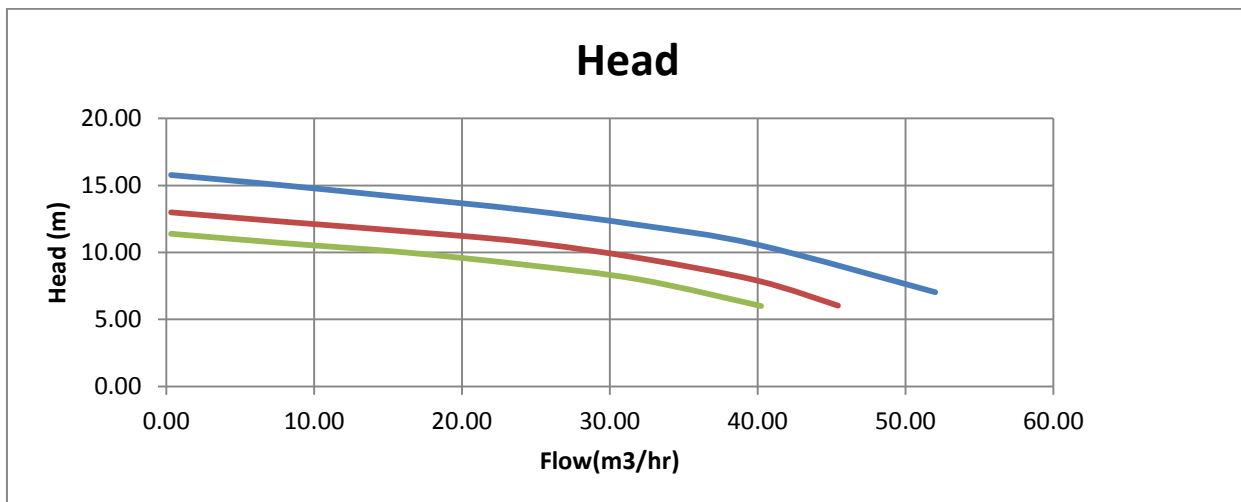

AERON ENGINEERING

MODEL: NMP-57-210L

SUCXDIS: 75X40

RPM: 1400

POWER: 5HP

IMP DIA: 210MM

Address: 206, Shilpa Industrial Estate, Oshiwara Lane, Off S.V.Road,
Jogeshwari (West), Mumbai: 400-102.

Email: aeronpumps@gmail.com / aeronengineering15@gmail.com