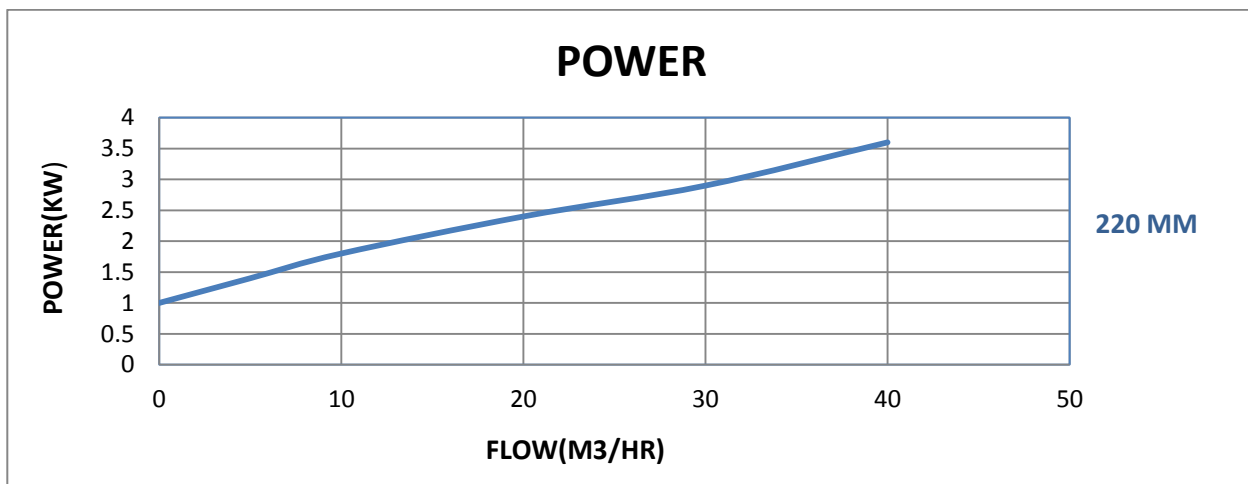

AERON ENGINEERING

MODEL: NMP-55-220L

SUCXDIS: 50X50

RPM: 1400

POWER: 5HP

IMP DIA: 220MM

Address: 206, Shilpa Industrial Estate, Oshiwara Lane, Off S.V.Road,
Jogeshwari (West), Mumbai: 400-102.

Email: aeronpumps@gmail.com / aeronengineering15@gmail.com