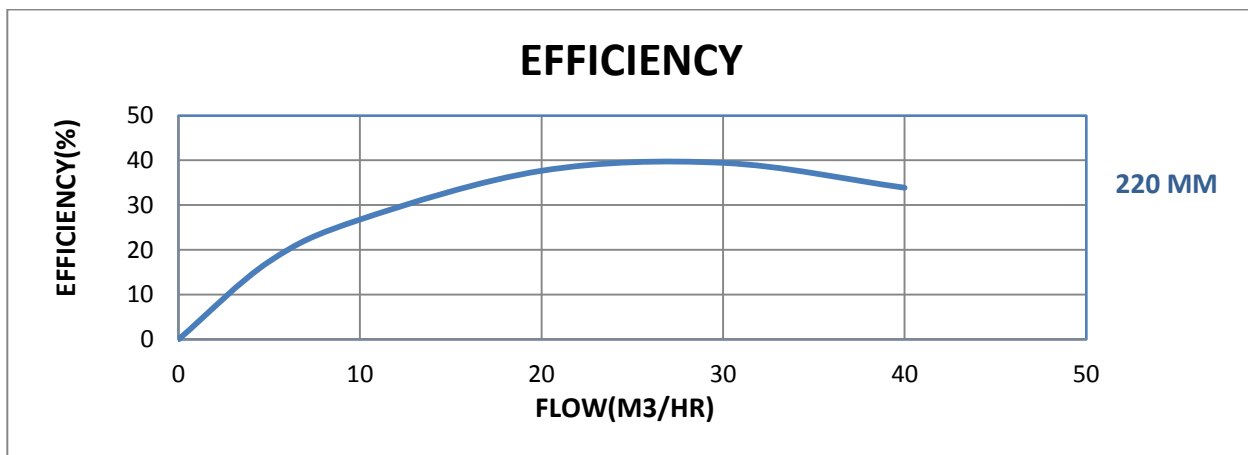

AERON ENGINEERING

MODEL: NMP-55-220L

SUCXDIS: 50X50

RPM: 1400

POWER: 5HP

IMP DIA: 220MM

Address: 206, Shilpa Industrial Estate, Oshiwara Lane, Off S.V.Road,
Jogeshwari (West), Mumbai: 400-102.

Email: aeronpumps@gmail.com / aeronengineering15@gmail.com