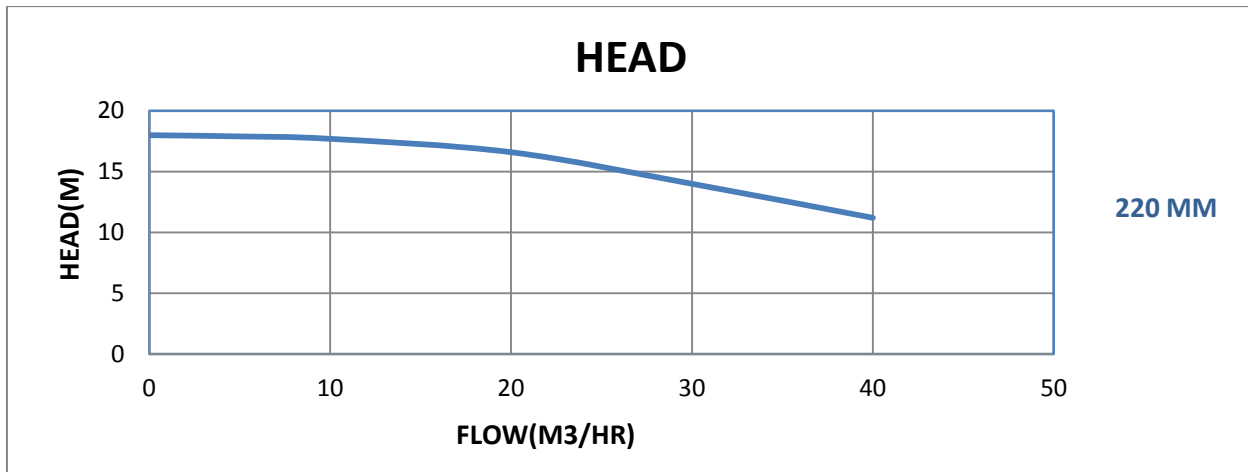

AERON ENGINEERING

MODEL: NMP-55-220L

SUCXDIS: 50X50

RPM: 1400

POWER: 5HP

IMP DIA: 220MM

Address: 206, Shilpa Industrial Estate, Oshiwara Lane, Off S.V.Road,
Jogeshwari (West), Mumbai: 400-102.

Email: aeronpumps@gmail.com / aeronengineering15@gmail.com