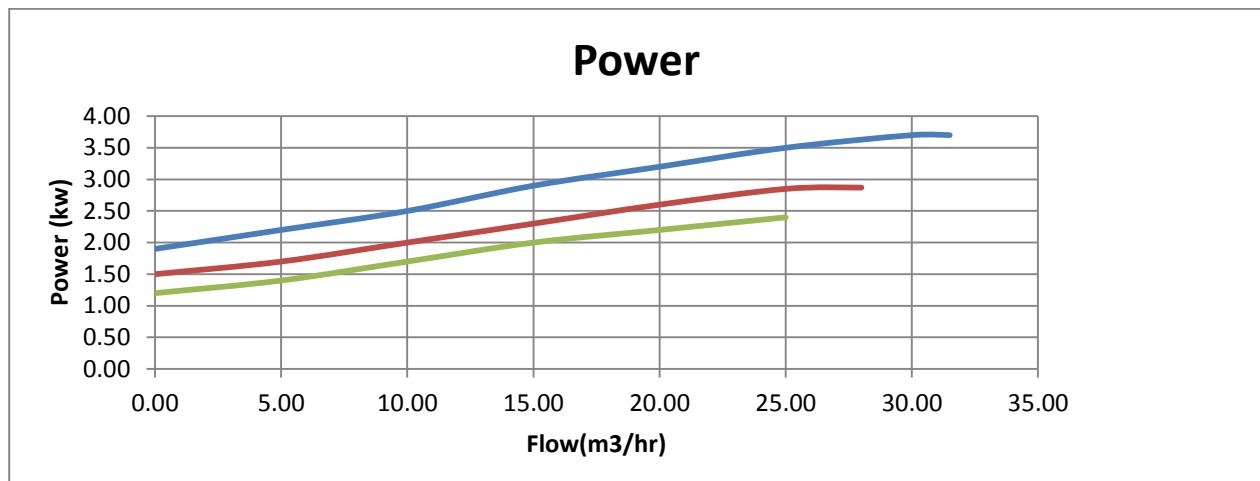

AERON ENGINEERING

MODEL: NMP-47-160H

SUCXDIS: 75X40

RPM: 2900

POWER: 5HP

IMP DIA: 160MM

Address: 206, Shilpa Industrial Estate, Oshiwara Lane, Off S.V.Road,
Jogeshwari (West), Mumbai: 400-102.

Email: aeronpumps@gmail.com / aeronengineering15@gmail.com