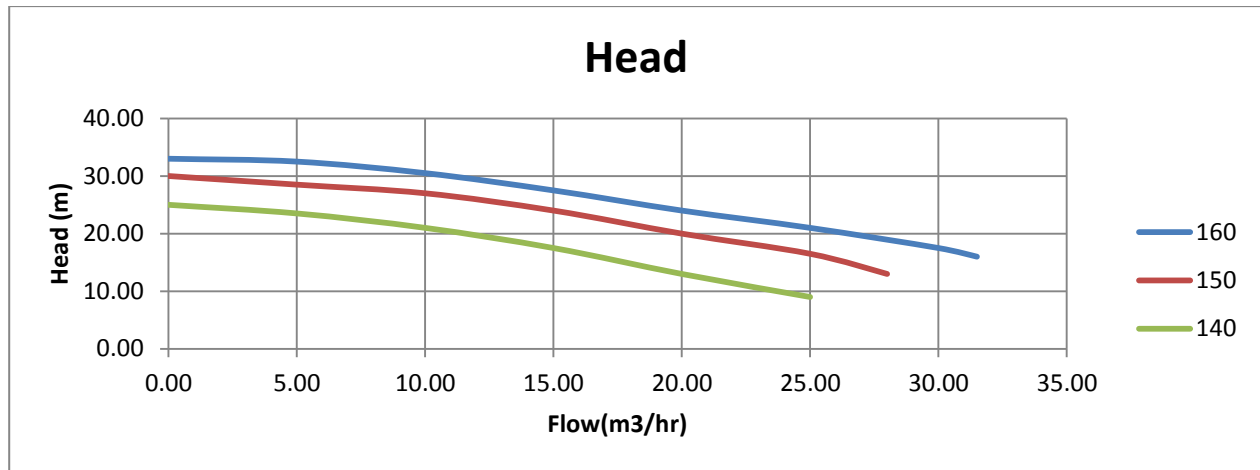

AERON ENGINEERING

MODEL: NMP-47-160H

SUCXDIS: 75X40

RPM: 2900

POWER: 5HP

IMP DIA: 160MM

Address: 206, Shilpa Industrial Estate, Oshiwara Lane, Off S.V.Road,
Jogeshwari (West), Mumbai: 400-102.

Email: aeronpumps@gmail.com / aeronengineering15@gmail.com