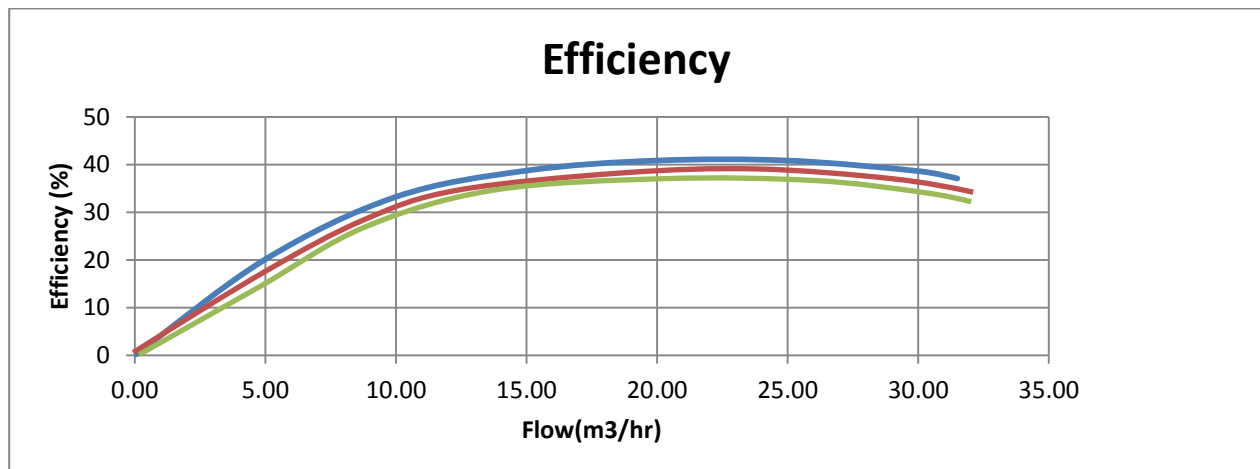

AERON ENGINEERING

MODEL: NMP-47-160H

SUCXDIS: 75X40

RPM: 2900

POWER: 5HP

IMP DIA: 160MM

Address: 206, Shilpa Industrial Estate, Oshiwara Lane, Off S.V.Road,
Jogeshwari (West), Mumbai: 400-102.

Email: aeronpumps@gmail.com / aeronengineering15@gmail.com