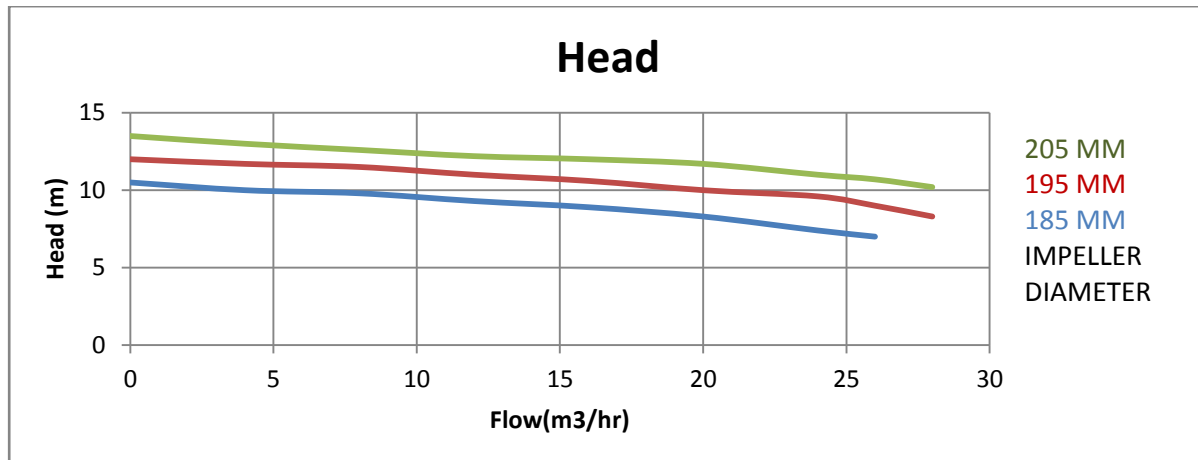

# AERON ENGINEERING

MODEL: NMP-44-190L

SUCXDIS: 40X40

RPM: 1400

POWER: 2HP

IMP DIA: 190MM

Address: 206, Shilpa Industrial Estate, Oshiwara Lane, Off S.V.Road,  
Jogeshwari (West), Mumbai: 400-102.

Email: [aeronpumps@gmail.com](mailto:aeronpumps@gmail.com) / [aeronengineering15@gmail.com](mailto:aeronengineering15@gmail.com)