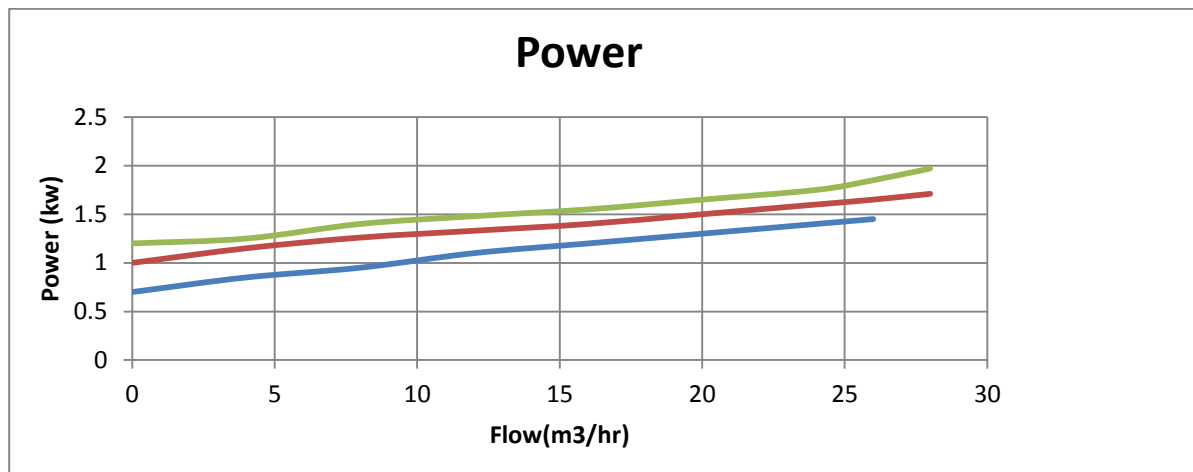

# AERON ENGINEERING

MODEL: NMP-44-190L

SUCXDIS: 40X40

RPM: 1400

POWER: 2HP

IMP DIA: 190MM

Address: 206, Shilpa Industrial Estate, Oshiwara Lane, Off S.V.Road,  
Jogeshwari (West), Mumbai: 400-102.

Email: [aeronpumps@gmail.com](mailto:aeronpumps@gmail.com) / [aeronengineering15@gmail.com](mailto:aeronengineering15@gmail.com)