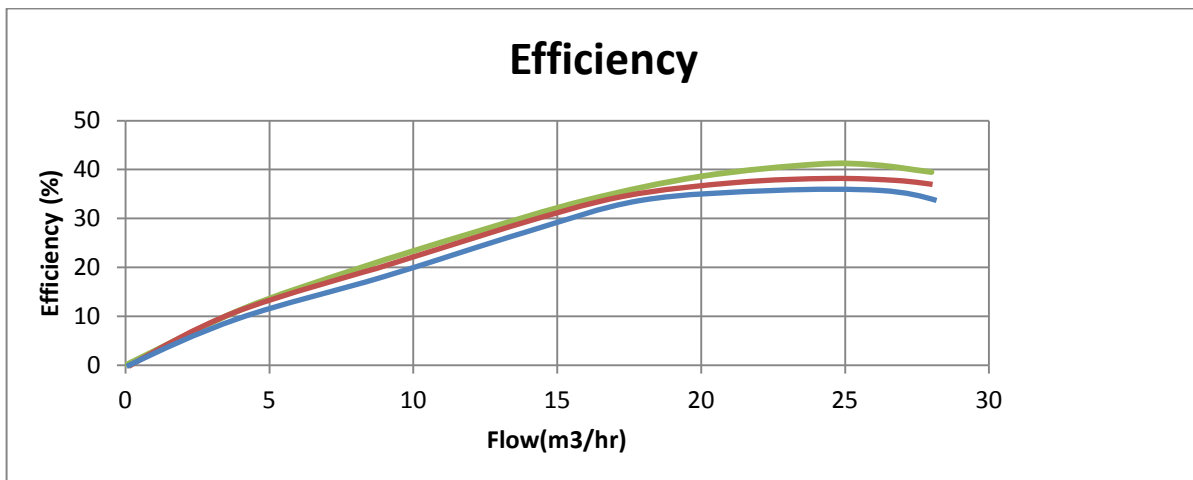

# AERON ENGINEERING

MODEL: NMP-44-190L

SUCXDIS: 40X40

RPM: 1400

POWER: 2HP

IMP DIA: 190MM

Address: 206, Shilpa Industrial Estate, Oshiwara Lane, Off S.V.Road,  
Jogeshwari (West), Mumbai: 400-102.

Email: [aeronpumps@gmail.com](mailto:aeronpumps@gmail.com) / [aeronengineering15@gmail.com](mailto:aeronengineering15@gmail.com)