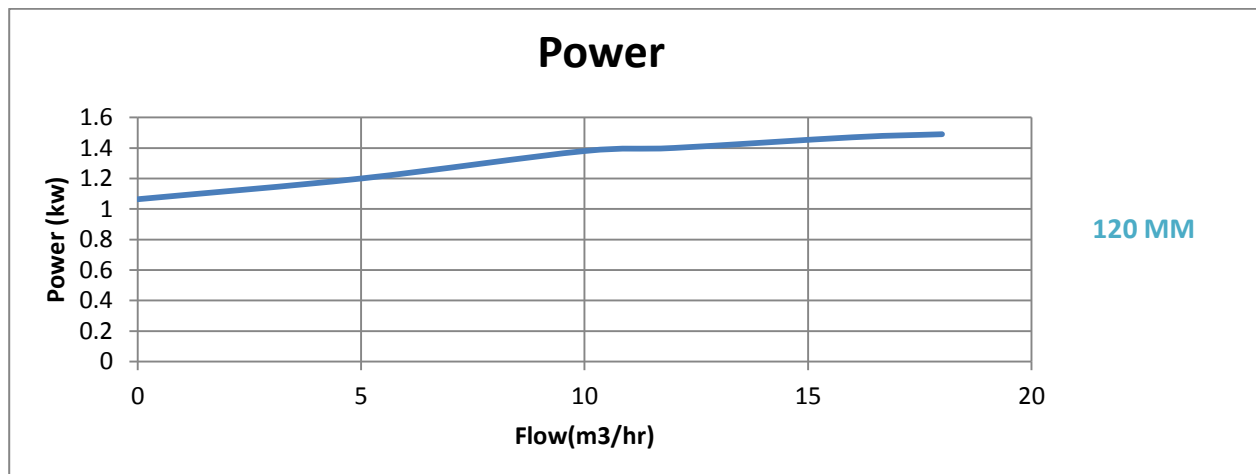

AERON ENGINEERING

MODEL: NMP-44-120H

SUCXDIS: 40X40

RPM: 2900

POWER: 2HP

IMP DIA: 120MM

Address: 206, Shilpa Industrial Estate, Oshiwara Lane, Off S.V.Road,
Jogeshwari (West), Mumbai: 400-102.

Email: aeronpumps@gmail.com / aeronengineering15@gmail.com