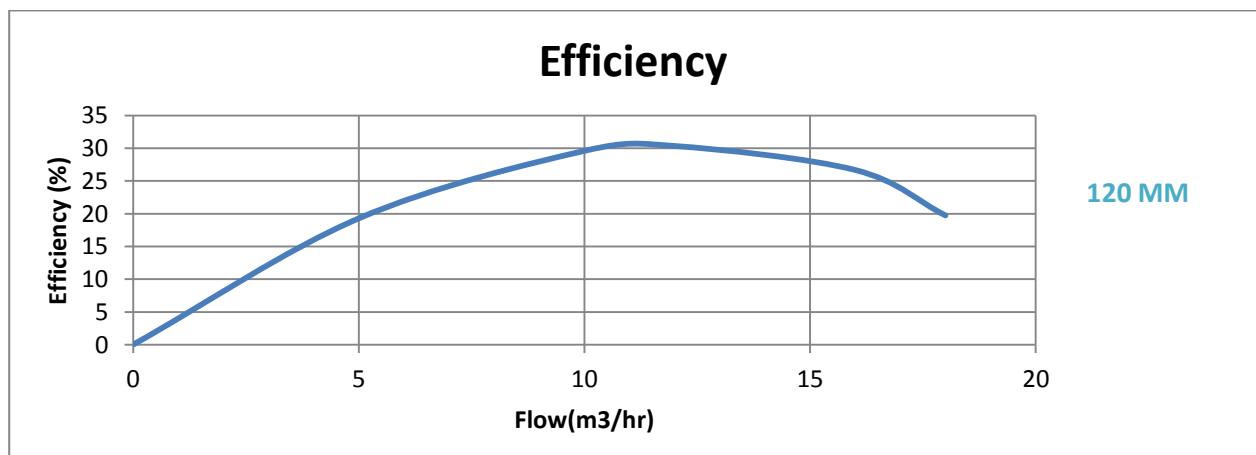

AERON ENGINEERING

MODEL: NMP-44-120H

SUCXDIS: 40X40

RPM: 2900

POWER: 2HP

IMP DIA: 120MM

Address: 206, Shilpa Industrial Estate, Oshiwara Lane, Off S.V.Road,
Jogeshwari (West), Mumbai: 400-102.

Email: aeronpumps@gmail.com / aeronengineering15@gmail.com