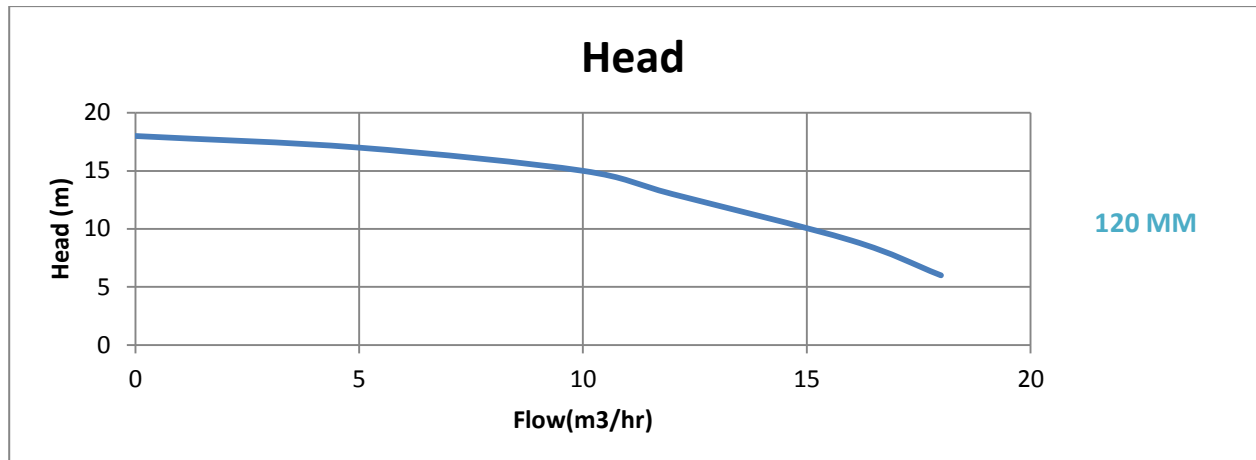

AERON ENGINEERING

MODEL: NMP-44-120H

SUCXDIS: 40X40

RPM: 2900

POWER: 2HP

IMP DIA: 120MM

Address: 206, Shilpa Industrial Estate, Oshiwara Lane, Off S.V.Road,
Jogeshwari (West), Mumbai: 400-102.

Email: aeronpumps@gmail.com / aeronengineering15@gmail.com